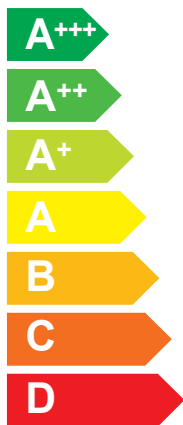

# ENERG

енергия · ενεργεια

3301860

ARISTON

NIMBUS COMPACT 80 M-T NET R32

**A++**

**A+**

Two icons showing sound power levels: a speaker inside a house icon labeled **35 dB**, and a speaker outside a house icon labeled **57 dB**. To the right is a map of Europe with different regions shaded in various shades of blue.

A legend for power consumption with three colored squares: dark blue for **11 kW**, medium blue for **08 kW**, and light blue for **04 kW**.