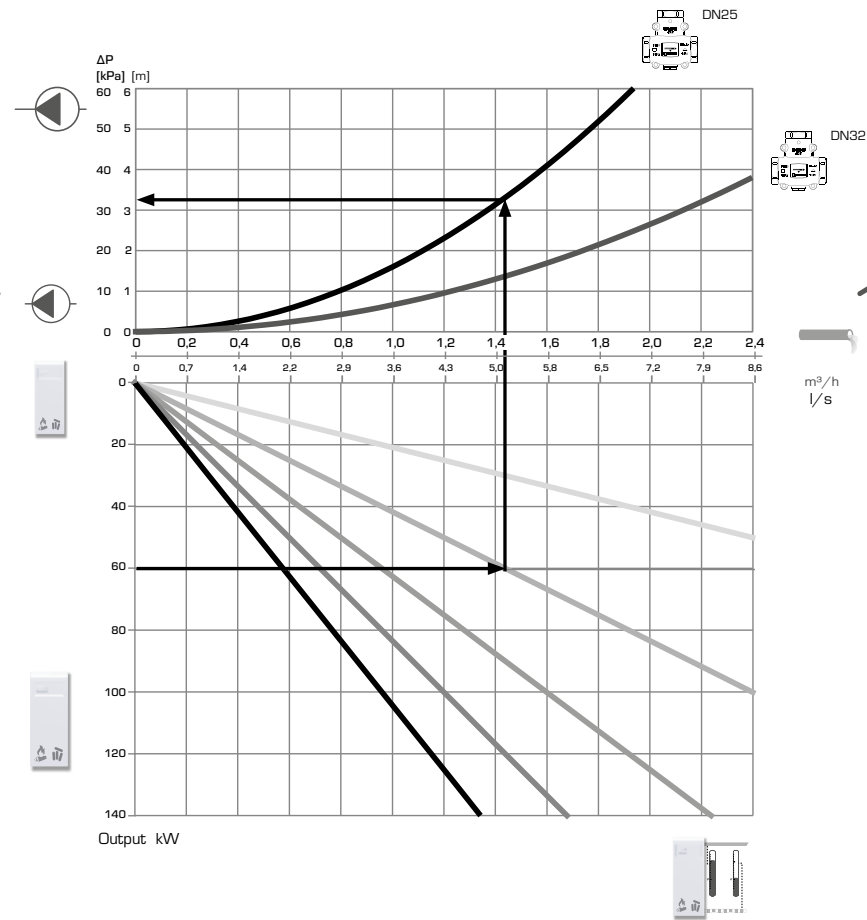

SERIES VTC500

Mtrl.nr: 9814 02 98 • Ritn.nr: 9144 vers D • Rev. 2021-12-20

Series VTC511
Series VTC512

PED 2014/68/EU, article 4.3

Series VTC511
Series VTC512

1

50/55/60/65/70/75 °C

2

70/75 °C

1

2

3